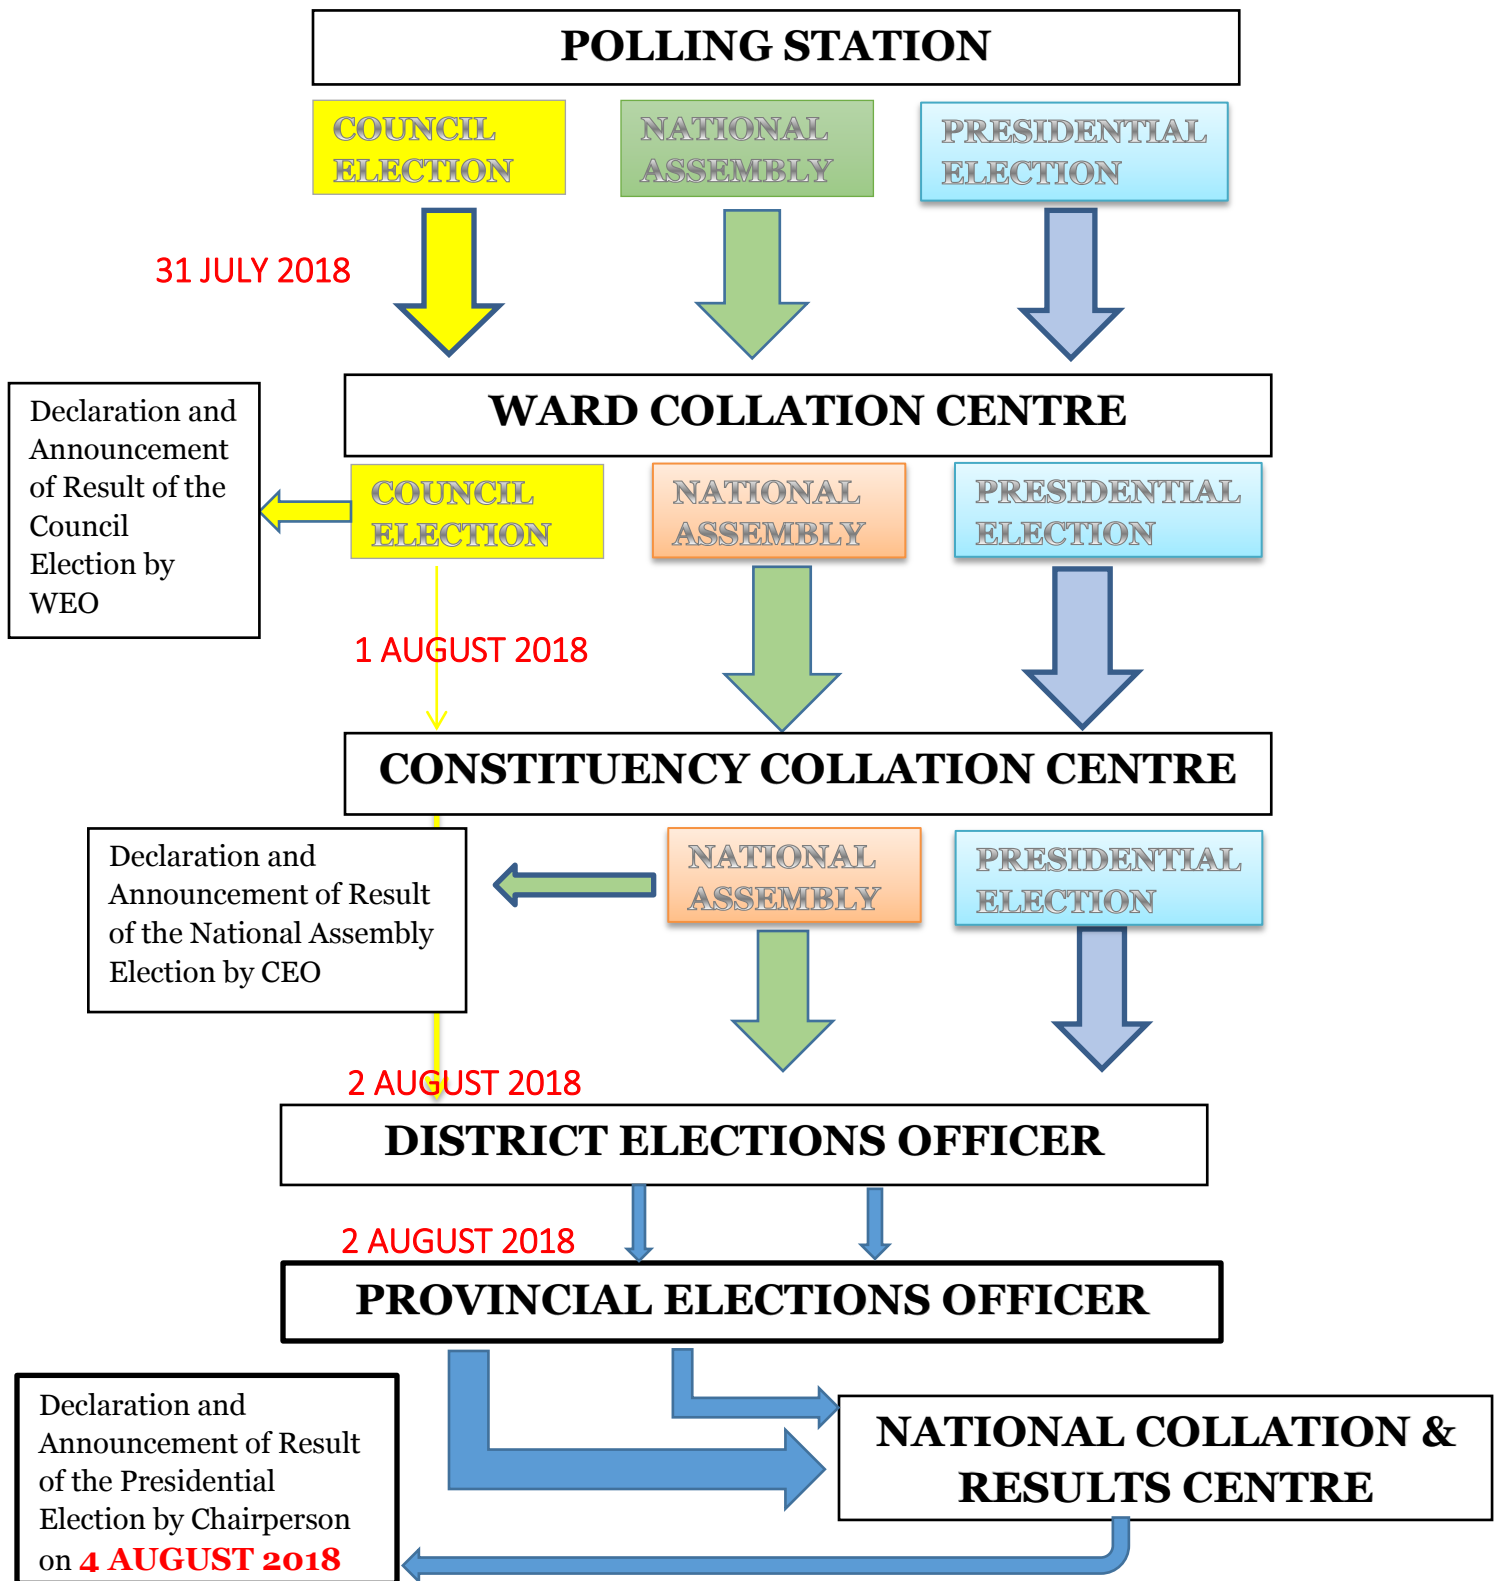

# TRANSMISSION OF ALL HARMONISED ELECTION RESULTS ROUTE A

**N.B** At Ward Collation Centre, two V23A Form results for Presidential Elections will be produced and transmitted to the different electoral centres. The Ward Election Officer will transmit V23A forms for each of the three elections (Presidential, National Assembly and Local Authority) to the Constituency Command Centre. The DWEO will transmit other copies of the National Assembly and the Presidential Results to the DEO (*see Route B*)