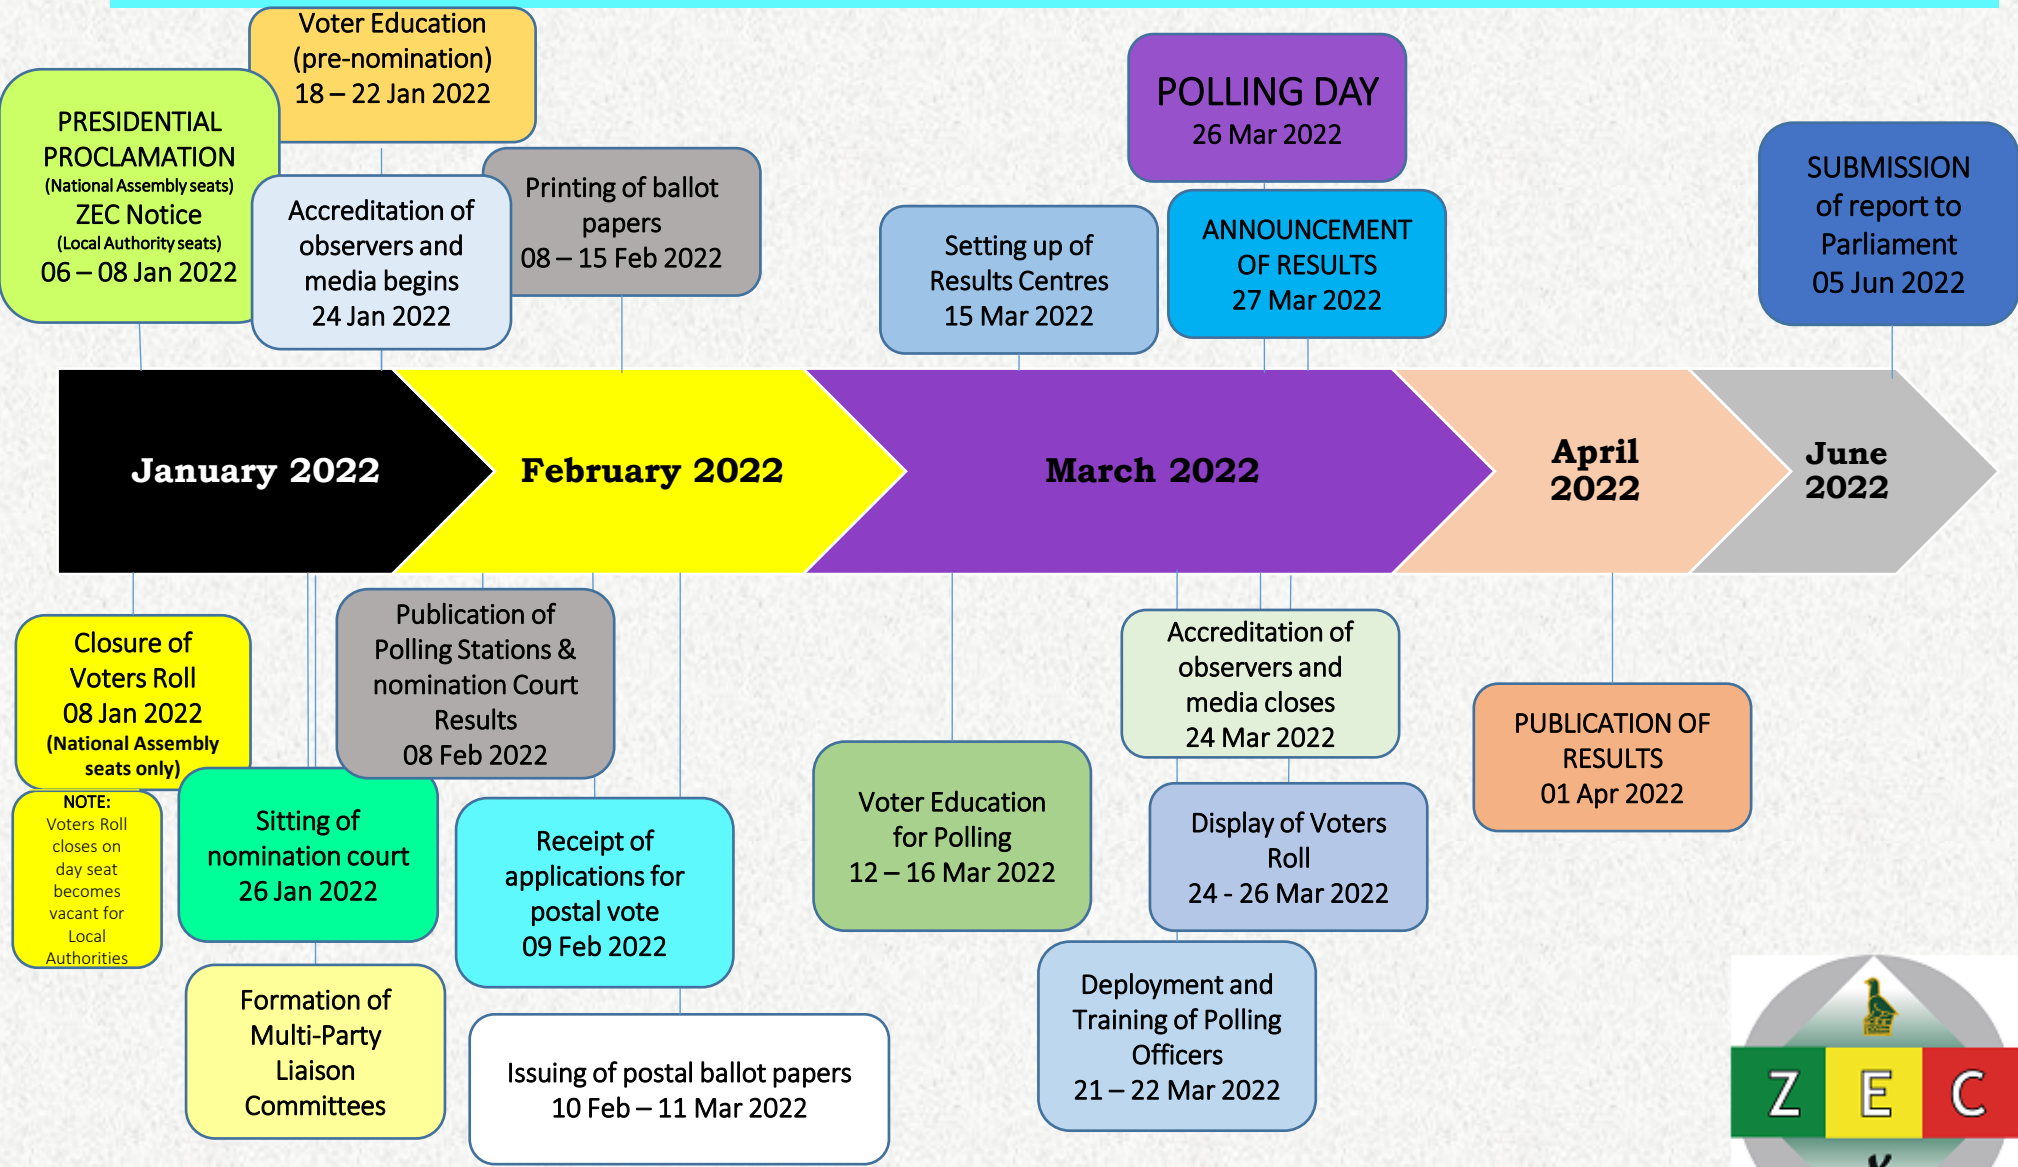

ZIMBABWE 2022 BY-ELECTIONS ROADMAP

ZEC MOBILE BVR ROLL OUT PLAN AND DELIMITATION ROADMAP

Jan. 22 Feb. 22 Mar. 22 Apr. 22 May 22 Jun. 22 Jul. 22 Aug. 22 Sep. 22 Oct. 22 Nov. 22 Dec. 22 Jan. 23 Feb. 23 Mar. 23

Delimitation preparatory phase

Invitation of applications of observers

Publication of voter registration centres and itineraries

Accreditation of observers

Phase 1 Voter education

Phase 1 Mobile voter registration

Phase 2 Voter education

Phase 2 Mobile voter registration

National census

Cleaning of voters roll for inspection

Voters roll inspection

Census report

Delimitation notice

DELIMITATION PHASE